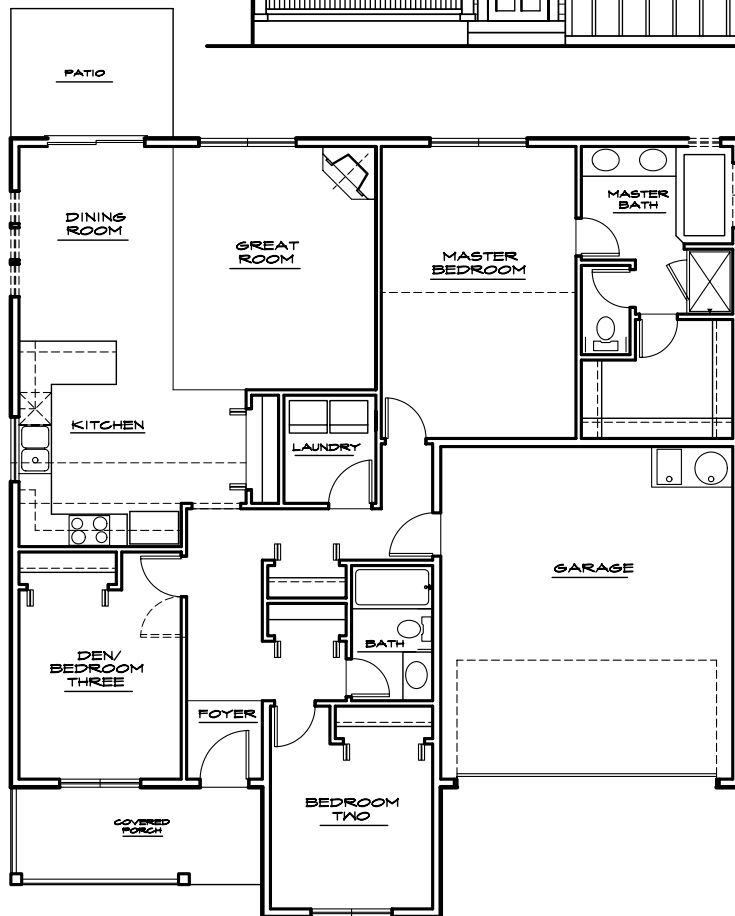

Sutherland

PARK

MODEL
1590

MAIN
FLOOR

ALMARK
Quality Homebuilders

www.newhomestour.com

Rendering are for illustrative purpose only. Any dimensions included are approximate and all specifications are subject to change without notice.